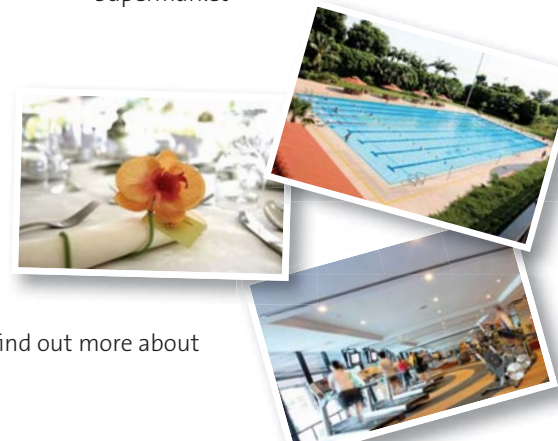

For A Truly Rewarding Membership

Entertain business associates and guests with a round of golf on award-winning greens. Reward your staff with a day of fun at a bustling social haven. Let Orchid Country Club help you build rewarding relationships with the people who matter most to you and your organisation.

At Orchid Country Club, find true relaxation and respite in the embrace of nature's lush greens and sparkling reservoir waters. The sprawling 100-hectare plays host to three clubhouses, a top rate golf course, as well as a wonderland of social, recreational and entertainment facilities for your partners, business associates and most importantly, you, to enjoy.

Join us to enjoy the Orchid Experience!

Term Corporate Golfing Membership

- One year floating membership at:
 - \$7,800 1 card
 - \$11,700 2 cards
 - \$15,600 3 cards
 - \$19,500 4 cards
 - Members enjoy 50% off guest green fees when golfing
 - Access to Orchid Country Club's facilities* and activities*
 - Subject to prevailing monthly subscription fees and SGA levy
- *Terms and conditions of membership apply.*

Facilities at Orchid Country Club

- Award-Winning 27-hole Golf Course
- 160-bay Driving Range, one of the biggest in Southeast Asia
- Golf School, Pro Shop and Golf Fitting Shop
- 3 Swimming Pools
- Gymnasium
- Tennis and Squash Courts
- 36-lane Bowling Alley
- Archery
- Indoor Children's Playground
- Jackpot / Cards Rooms
- Karaoke Rooms
- F&B outlets serving Western, local, Chinese and Japanese fusion cuisine
- Banquet and Meeting Venues
- 75-room Resort Hotel
- Supermarket